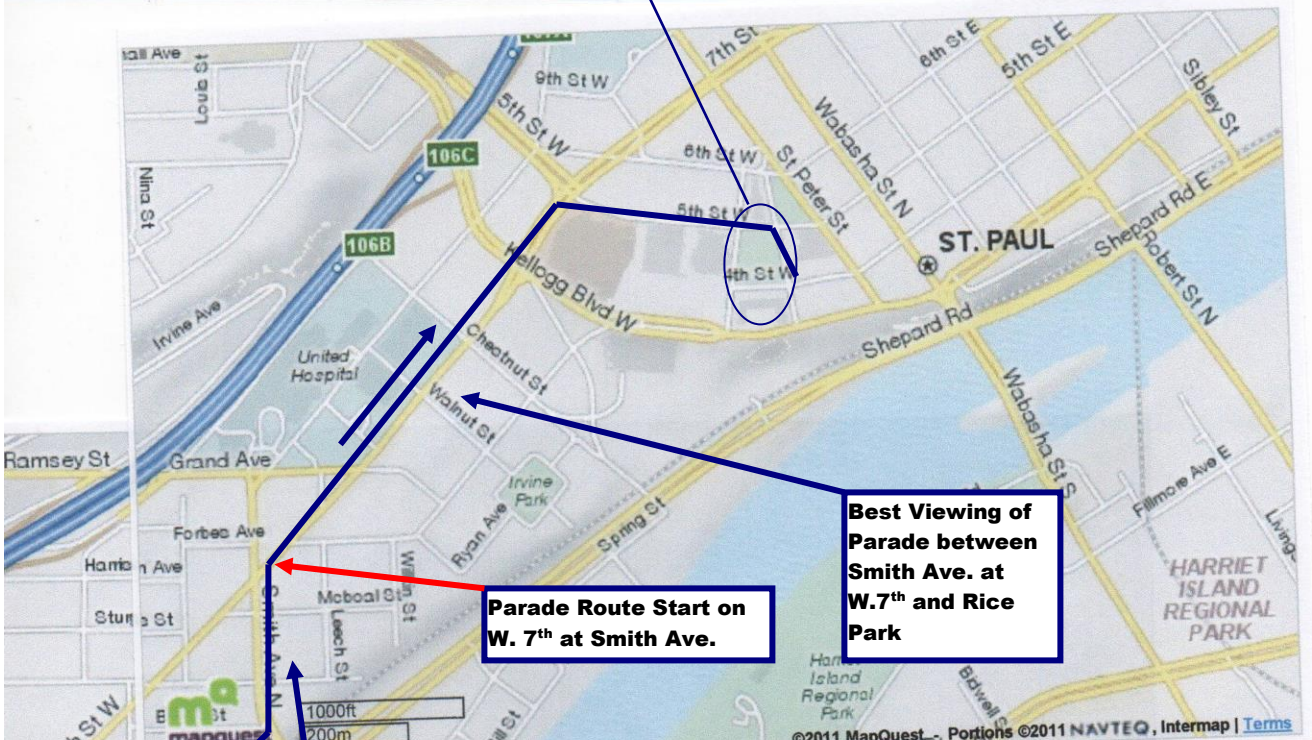

Route for 2015 Grand Day Parade

The 2015 King Boreas Grand Day Parade will travel Eastbound on 7th Street at Smith Avenue N. to 5th Street to Market Street and disperse on St. Peter to Kellogg.

Best Viewing of Parade between Smith Ave. at W.7th and Rice Park

Parade Route Start on W. 7th at Smith Ave.

Staging Area, Cliff Street to Smith Avenue. The Parade would step off at 1:55 pm on Smith to W. 7th to Grand. Grand Avenue will be the Official Start of the Parade.