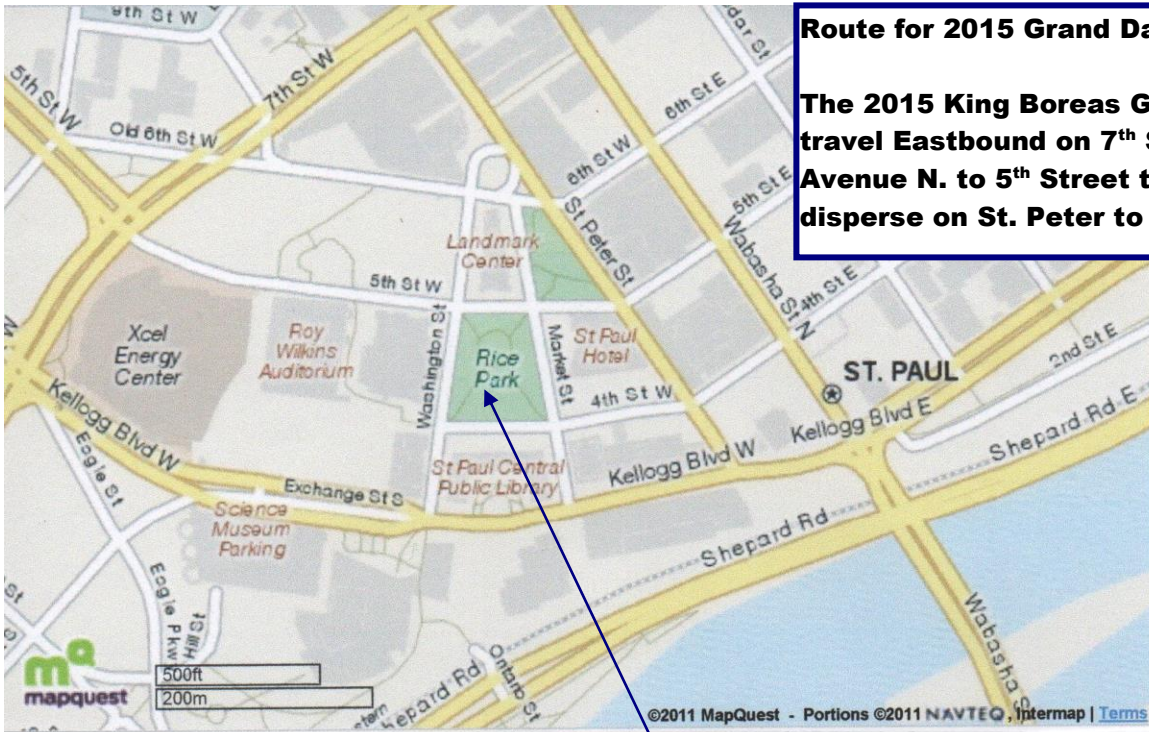

Route for 2015 Grand Day Parade

The 2015 King Boreas Grand Day Parade will travel Eastbound on 7th Street at Smith Avenue N. to 5th Street to Market Street and disperse on St. Peter to Kellogg.

Best Viewing of Parade between Smith Ave. at W.7th and Rice Park

Parade Route Start on W. 7th at Smith Ave.

Staging Area, Cliff Street to Smith Avenue. The Parade would step off at 1:55 pm on Smith to W. 7th to Grand. Grand Avenue will be the Official Start of the Parade.