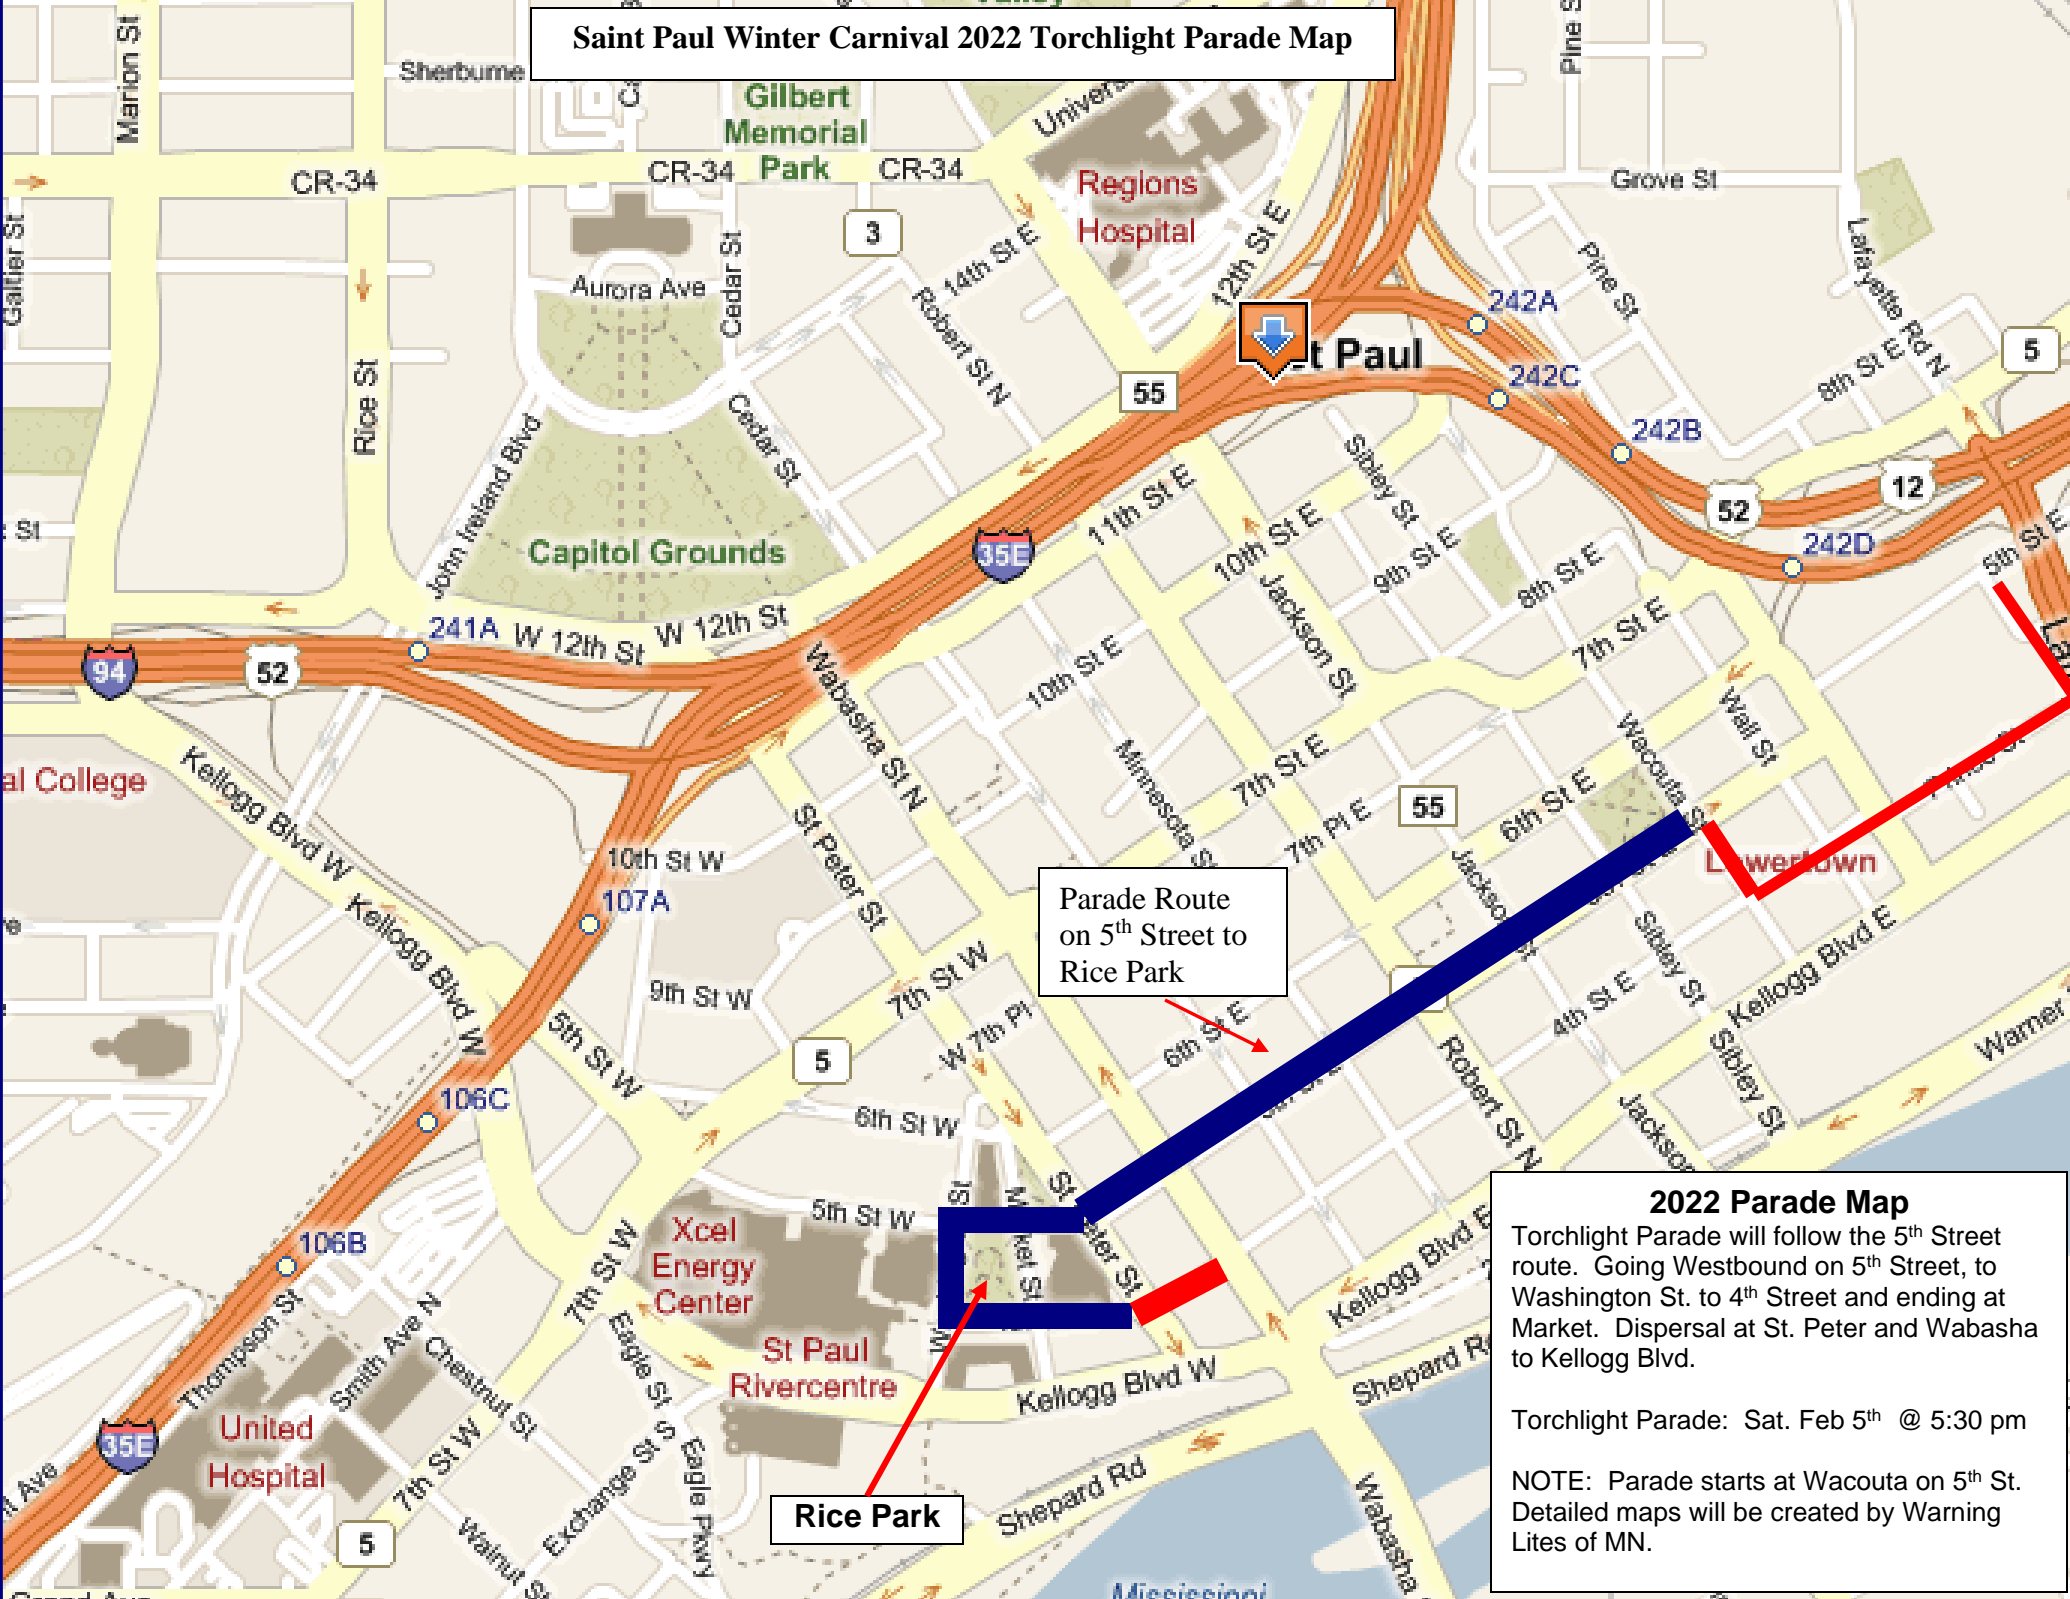

# Saint Paul Winter Carnival 2022 Torchlight Parade Map

Parade Route on 5<sup>th</sup> Street to Rice Park

Rice Park

**2022 Parade Map**  
Torchlight Parade will follow the 5<sup>th</sup> Street route. Going Westbound on 5<sup>th</sup> Street, to Washington St. to 4<sup>th</sup> Street and ending at Market. Dispersal at St. Peter and Wabasha to Kelllogg Blvd.  
Torchlight Parade: Sat. Feb 5<sup>th</sup> @ 5:30 pm  
NOTE: Parade starts at Wacouta on 5<sup>th</sup> St. Detailed maps will be created by Warning Lites of MN.